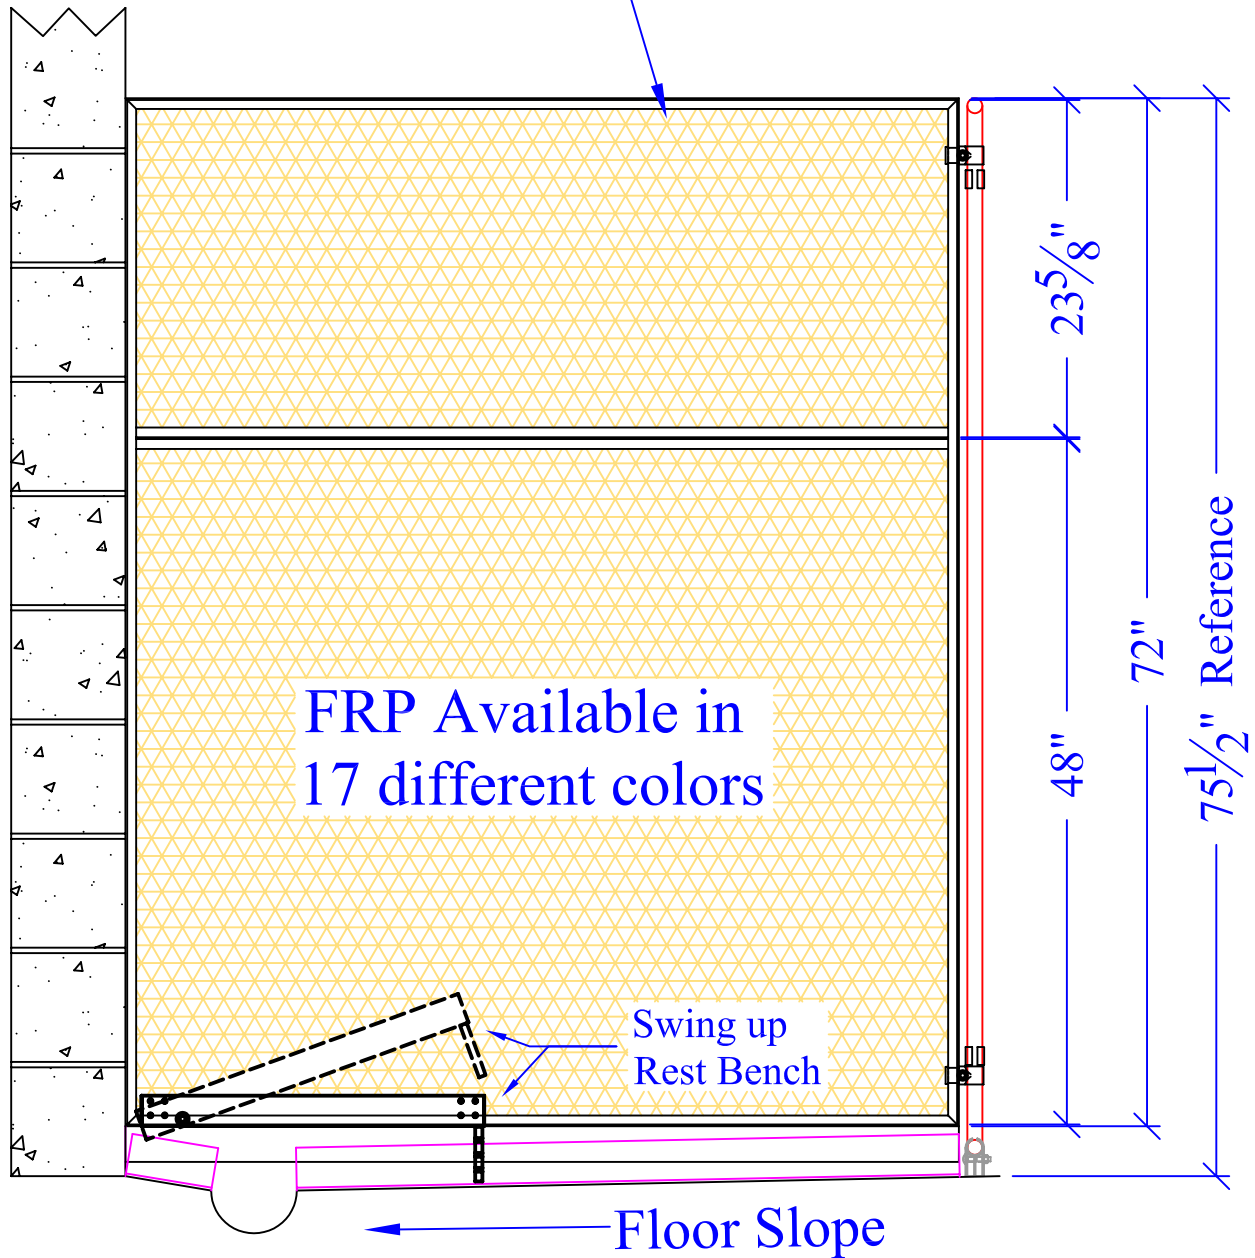

Side View of Interior Run Full Height FRP Option

Various sizes available.
Optional Rest Bench shown.